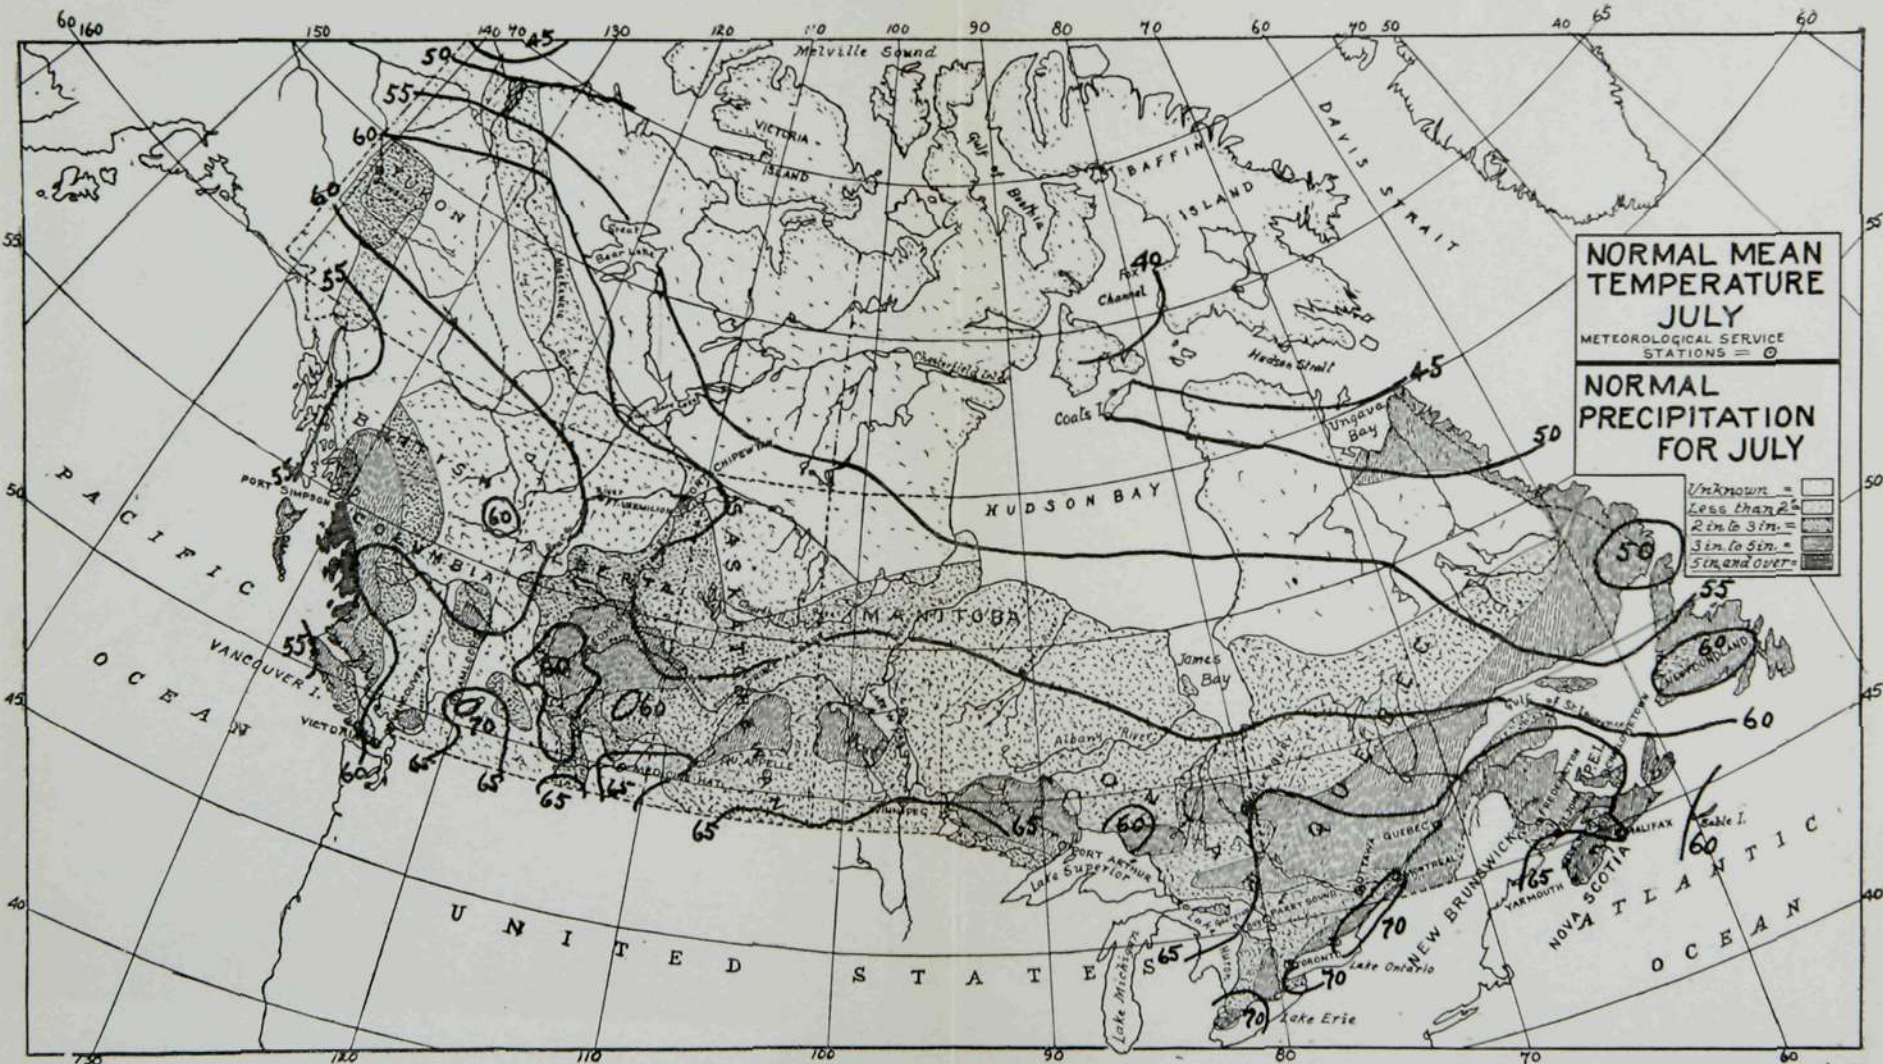

MAP OF CANADA SHOWING NORMAL MEAN TEMPERATURE AND PRECIPITATION IN JULY.

**NORMAL MEAN TEMPERATURE JULY**  
 METEOROLOGICAL SERVICE STATIONS = ○

**NORMAL PRECIPITATION FOR JULY**

Unknown = [White Box]  
 Less than 2 in. = [Lightest Shading Box]  
 2 in. to 3 in. = [Light Shading Box]  
 3 in. to 5 in. = [Medium Shading Box]  
 5 in. and over = [Dark Shading Box]